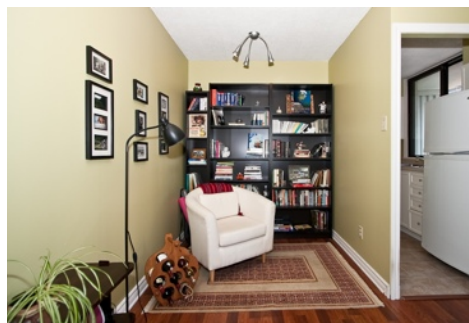

Great Condo!

Wonderful views of the city from the top floor of this centrally located and well kept condo. This one bedroom is charming with dark laminate flooring, newer tile in kitchen and bath and current paint colours. Great location, walking distance to Parliament Hill, Rideau Centre and bus routes. Perfect for first time home buyers. Exclusive use of parking spot #22, Level P2. No locker.

Offered at \$229,900

200 BAY #1703

Room	Level	Dimensions
Living Room	Main	20.70 X 12.00
Dining Room	Main	12.00 X 9.10
Kitchen	Main	9.40 X 5.70

Room	Level	Dimensions
Master Bedroom	Main	12.20 X 10.10
Den	Main	9.90 X 7.00
Laundry	Main	6.60 X 5.30