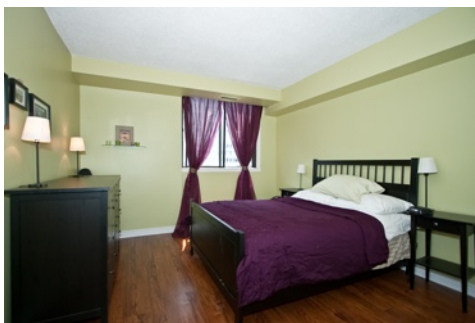

Great Condo!

Wonderful views of the city from the top floor of this centrally located and well kept condo. This one bedroom is charming with dark laminate flooring, newer tile in kitchen and bath and current paint colours. Great location, walking distance to Parliament Hill, Rideau Centre and bus routes. Perfect for first time home buyers. Exclusive use of parking spot #22, Level P2. No locker.

Offered at \$229,900

200 BAY #1703

Room	Level	Dimensions
Living Room	Main	20.70 X 12.00
Dining Room	Main	12.00 X 9.10
Kitchen	Main	9.40 X 5.70

Room	Level	Dimensions
Master Bedroom	Main	12.20 X 10.10
Den	Main	9.90 X 7.00
Laundry	Main	6.60 X 5.30