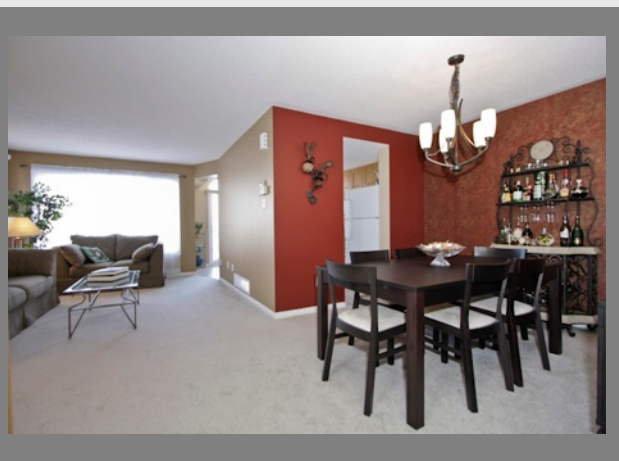

Room	Level	Dimensions
Living Room	Main	17.06 X 11.20
Dining Room	Main	10.50 X 10.00
Kitchen	Main	8.70 X 7.90
Eating Area	Main	9.80 X 7.00

Room	Level	Dimensions
Master Bedroom	Main	17.60 X 13.20
Bedroom	Main	15.20 X 9.80
Bedroom	Main	12.70 X 9.60
Family Room	Lower Level	20.40 X 12.60

Inclusions: Fridge. Stove. Hood Fan. Dishwasher. Blinds. Drapes. Alarm System.

Exclusions: Freezer. Washer & Dryer. TV & Mounting Brackets & Speakers in Family Room.
Shelf & Wall Decor in Dining Room. Baby Gates. Valance & Light Cover in Baby's Room.