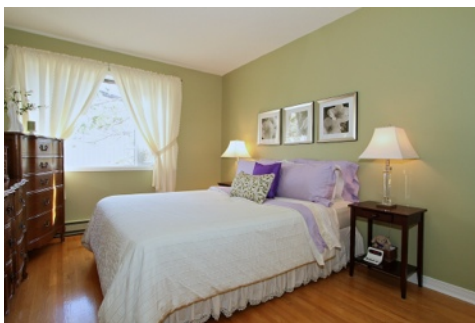

## Great Beaverbrook Condo!

Enjoy carefree living in a quiet private parklike setting next to Kanata Lakes Golf Course, just move in and put up your feet. Rarely available this great 4 bedroom end unit offers a fabulous wood burning fireplace, finished basement rec-room, and very functional kitchen leading to a superb backyard . Newer roof, windows, patio door, compliment the remaining upgraded features this great home has to offer.

Offered at \$239,900

69 REANEY COURT

Room	Level	Dimensions
Living Room	Main Level	15.07 X 12.01
Dining Room	Main Level	15.09 X 10.02
Kitchen	Main Level	19.00 X 8.60
Eating area	Main Level	7.90 X 9.00

Room	Level	Dimensions
Master Bedroom	2nd Level	15.01 X 10.00
Bedroom 2	2nd Level	10.04 X 9.00
Bedroom 3	2nd Level	10.00 X 9.02
Bedroom 4	2nd Level	10.00 X 9.00
Family Room	Lower Level	18.00 X 17.00