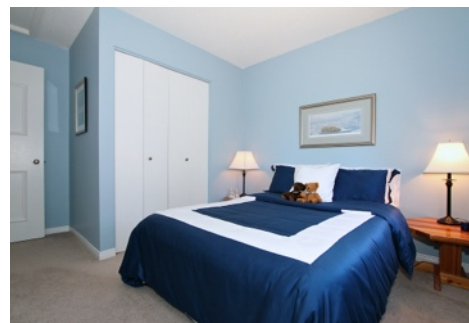

## Great Beaverbrook Condo!

Enjoy carefree living in a quiet private parklike setting next to Kanata Lakes Golf Course, just move in and put up your feet. Rarely available this great 4 bedroom end unit offers a fabulous wood burning fireplace, finished basement rec-room, and very functional kitchen leading to a superb backyard . Newer roof, windows, patio door, compliment the remaining upgraded features this great home has to offer.

Offered at \$239,900

69 REANEY COURT

Room	Level	Dimensions
Living Room	Main Level	15.07 X 12.01
Dining Room	Main Level	15.09 X 10.02
Kitchen	Main Level	19.00 X 8.60
Eating area	Main Level	7.90 X 9.00

Room	Level	Dimensions
Master Bedroom	2nd Level	15.01 X 10.00
Bedroom 2	2nd Level	10.04 X 9.00
Bedroom 3	2nd Level	10.00 X 9.02
Bedroom 4	2nd Level	10.00 X 9.00
Family Room	Lower Level	18.00 X 17.00